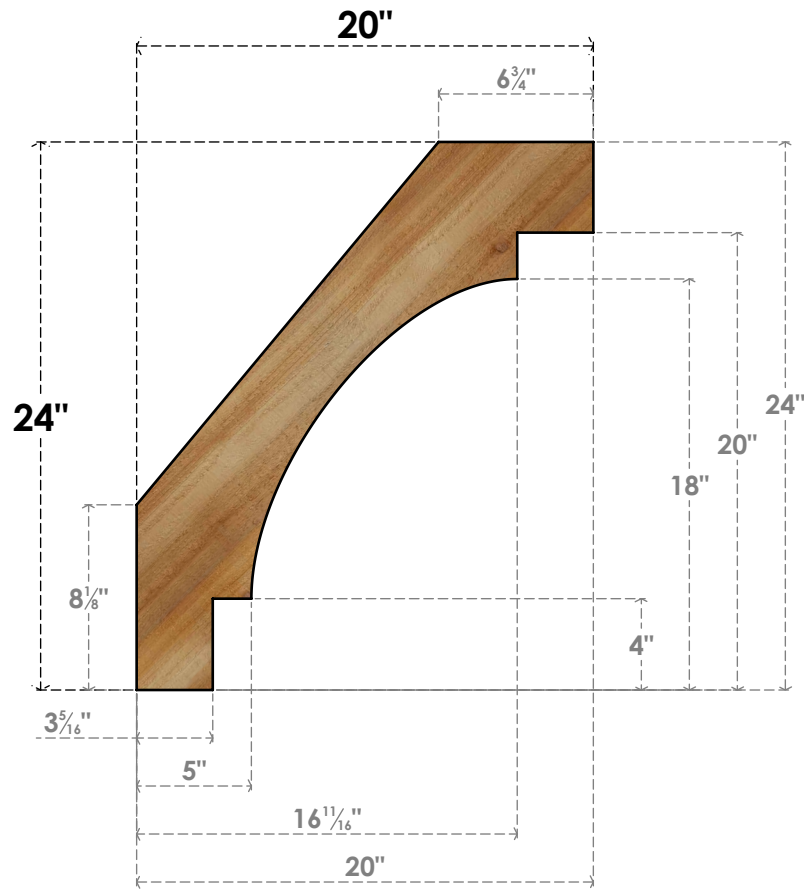

BRC04X20X24MRC00RWR

4"W X 20"D X 24"H MERCED ROUGH SAWN BRACE, WESTERN RED CEDAR

SIDE

FRONT

EKENA MILLWORK
 2300 WEST MAIN ST.
 CLARKSVILLE, TX 75426
 TOLL FREE: 866-607-0453
 WWW.EKENAMILLWORK.COM

NOTES

1. INSTALLATION TO BE COMPLETED IN ACCORDANCE WITH MANUFACTURER'S SPECIFICATIONS.
2. DRAWING MAY NOT BE TO SCALE
3. THIS DRAWING IS INTENDED FOR DESIGN AND PLANNING PURPOSES ONLY.
4. ALL INFORMATION CONTAINED HEREIN WAS CURRENT AT THE TIME OF DEVELOPMENT BUT MUST BE REVIEWED AND APPROVED BY THE PRODUCT MANUFACTURER TO BE CONSIDERED ACCURATE.
5. PRODUCTS ARE NOT KILN DRIED. THIS ITEM IS UNIQUE AND WILL CONTAIN THE NATURAL VARIATIONS THAT THE WOOD SPECIES OFFERS. THIS MAY RESULT IN VARIATIONS UP TO 1/4"